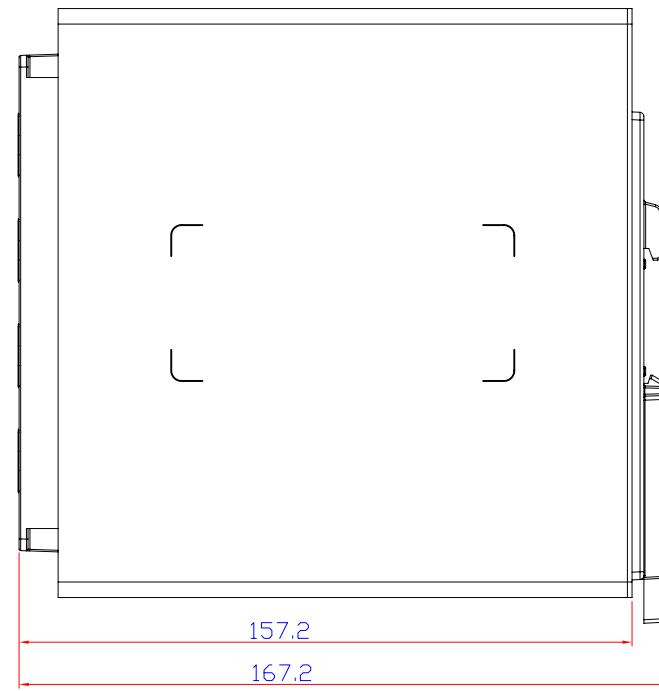

FRONT VIEW

SIDE VIEW

REAR VIEW

MODEL: EDS-608