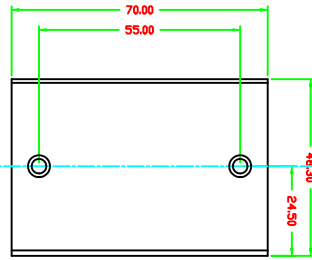

Panel Mount Kit

Din-Rail